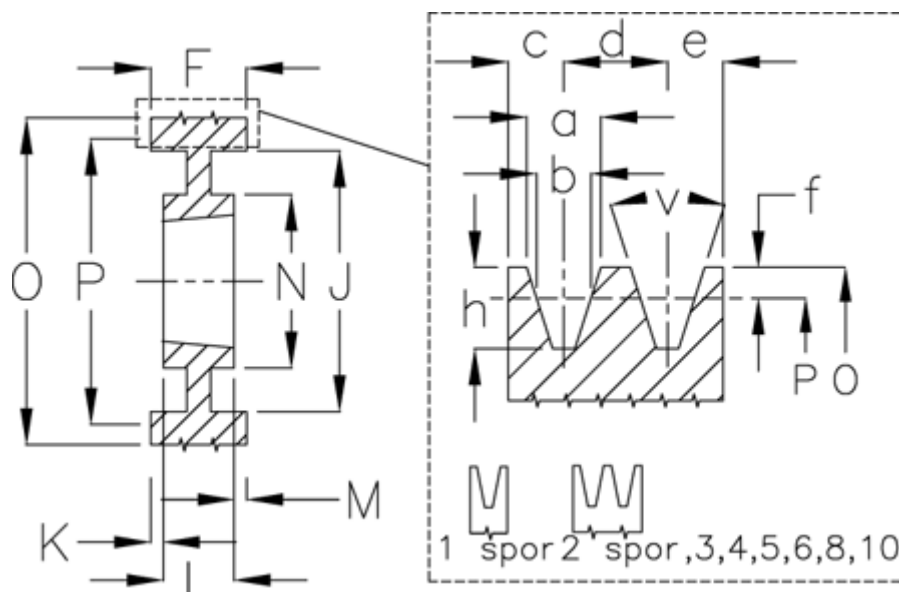

Article number: 604112037504

Description: V-belt pulley SPC 375/4 TL3535

Measures

a	= 22.0	F	= 111	Number of grooves = 4	
b	= 19.0	For bush	= 3535	O	= 384.6
Bush \varnothing max	= 90	h	= 23.8	P	= 375
c	= 17.0	J	= 319	Type	= SPC
d	= 25.5	K	= 11	v (degrees)	= 38
e	= 17.0	L	= 89		
E	= 25	m	= 11		
f	= 4.8	N	= 175		